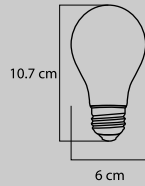

4W		LED
TERMINADO RETRO	130V	TEMP 20K