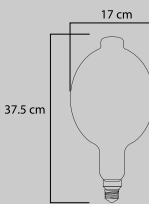

8W		LED
TERMINADO RETRO	130V	TEMP 20K